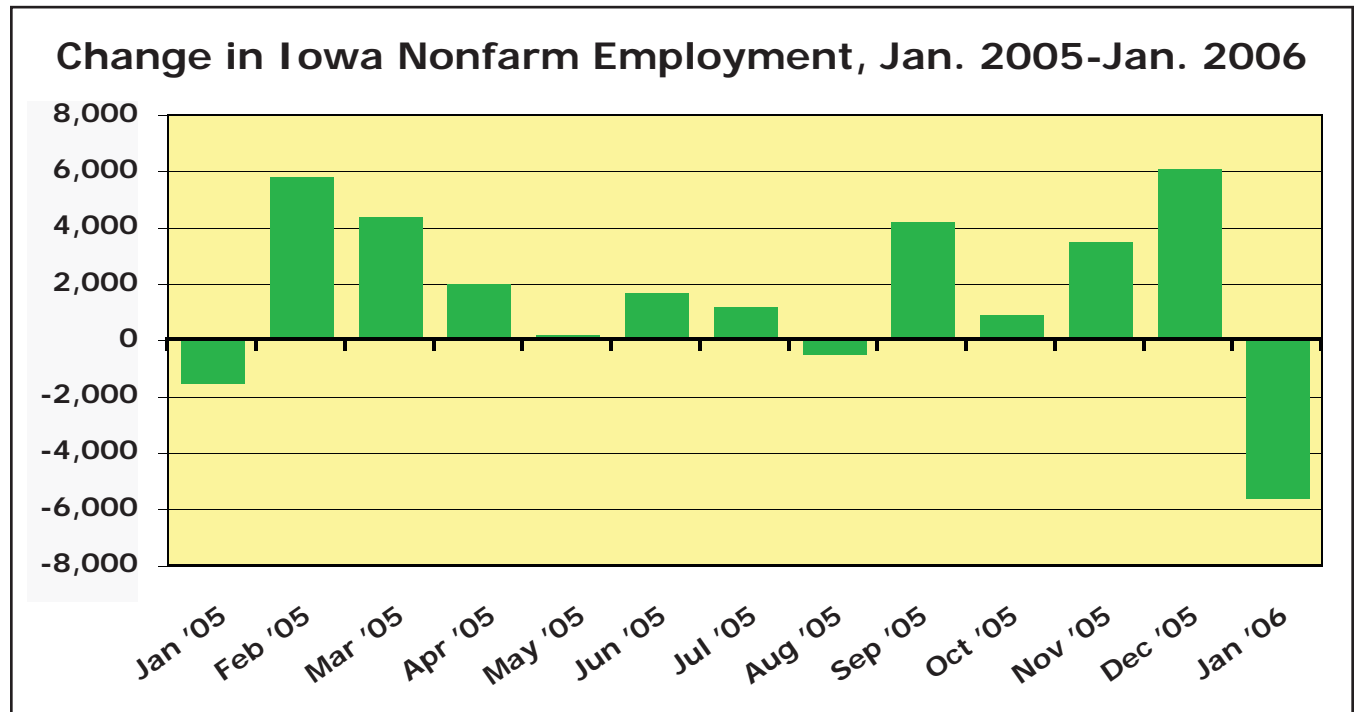

The Iowa Policy Project

jobfacts

318 2nd Ave. N • Mount Vernon, IA 52314

www.iowapolicyproject.org

FOR IMMEDIATE RELEASE, THURSDAY, MARCH 9, 2006

CONTACT: Mike Owen (319) 338-0773 or ipp@Lcom.net.

Source: Iowa Workforce Development

Iowa Nonfarm Jobs, Monthly Average Change, 1991-2005

Change in Iowa Unemployment Rate Since Start of Last Recession

Iowa Nonfarm Job Totals Since Start of Last Recession
(Thousands of Jobs)