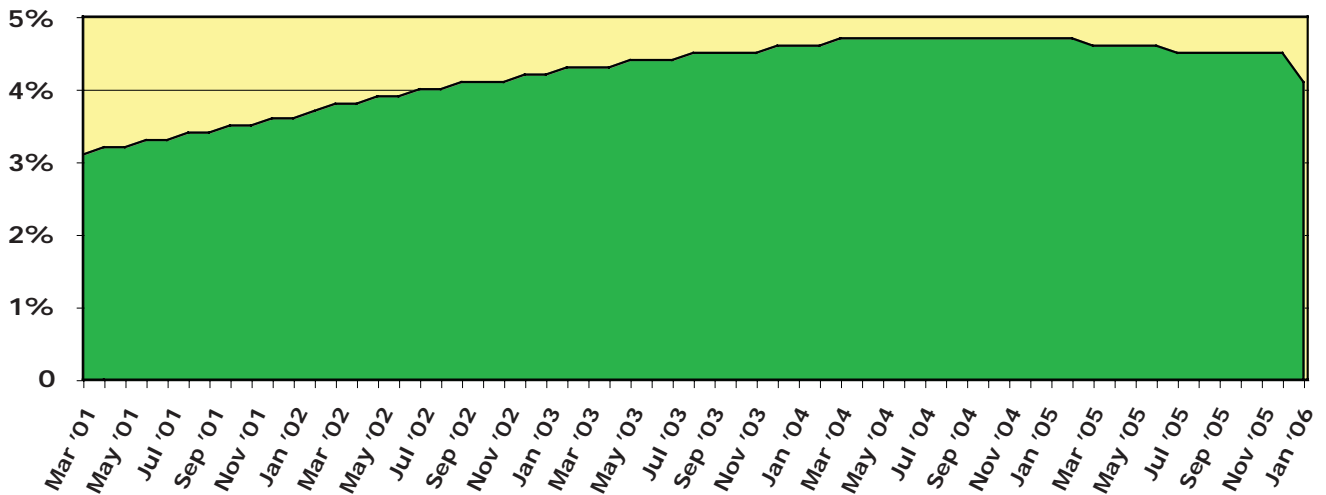

Iowa Nonfarm Jobs, Monthly Average Change, 1991-2005

Change in Iowa Unemployment Rate Since Start of Last Recession

Iowa Nonfarm Job Totals Since Start of Last Recession
(Thousands of Jobs)