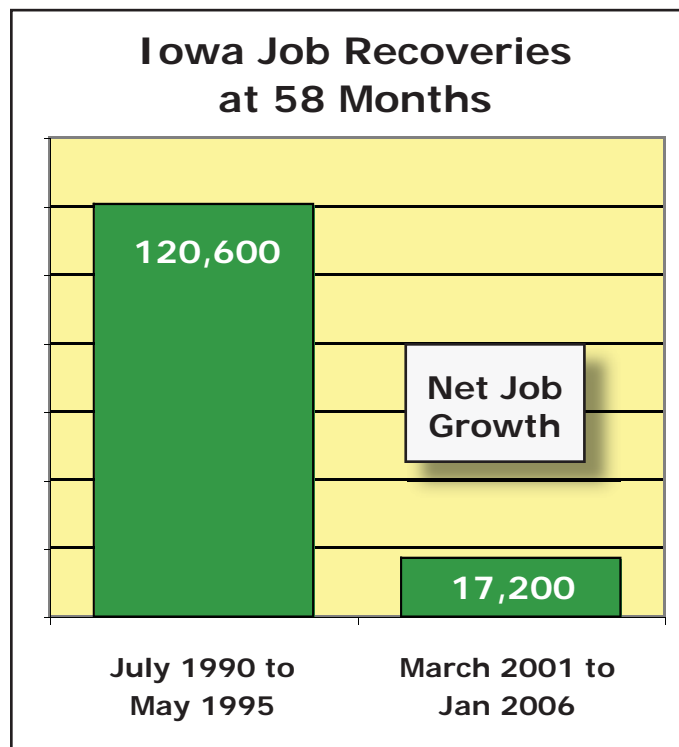

The Iowa Policy Project

jobfacts

318 2nd Ave. N • Mount Vernon, IA 52314

www.iowapolicyproject.org

FOR IMMEDIATE RELEASE, THURSDAY, MARCH 9, 2006

CONTACT: Mike Owen (319) 338-0773 or ipp@Lcom.net.

Source: Iowa Workforce Development

Iowa Nonfarm Jobs, Monthly Average Change, 1991-2005

Change in Iowa Unemployment Rate Since Start of Last Recession

Iowa Nonfarm Job Totals Since Start of Last Recession
(Thousands of Jobs)