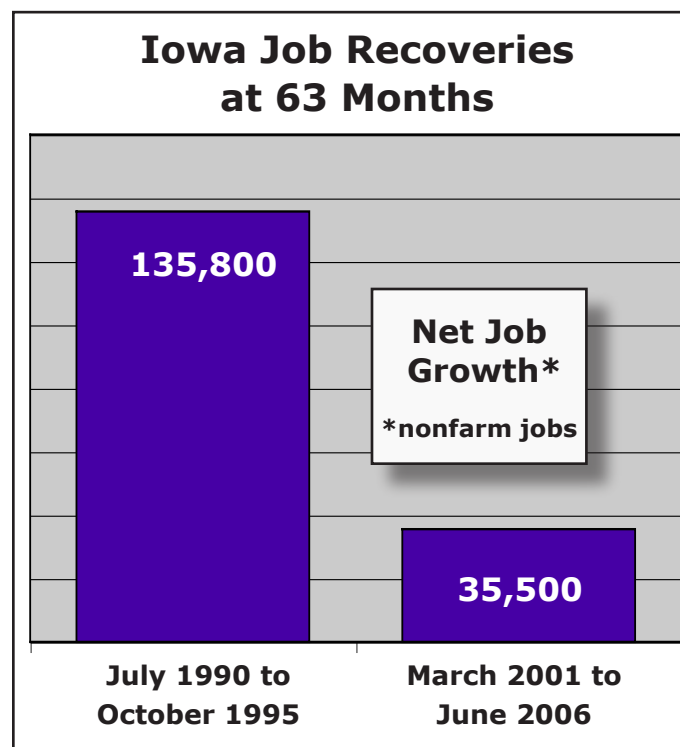

FOR IMMEDIATE RELEASE, THURSDAY, JULY 20, 2006

CONTACT: Mike Owen (319) 338-0773 or ipp@Lcom.net.

Source: Iowa Workforce Development

Change in Iowa Unemployment Rate Since Start of Last Recession

Iowa Nonfarm Job Totals Since Start of Last Recession
(Thousands of Jobs)