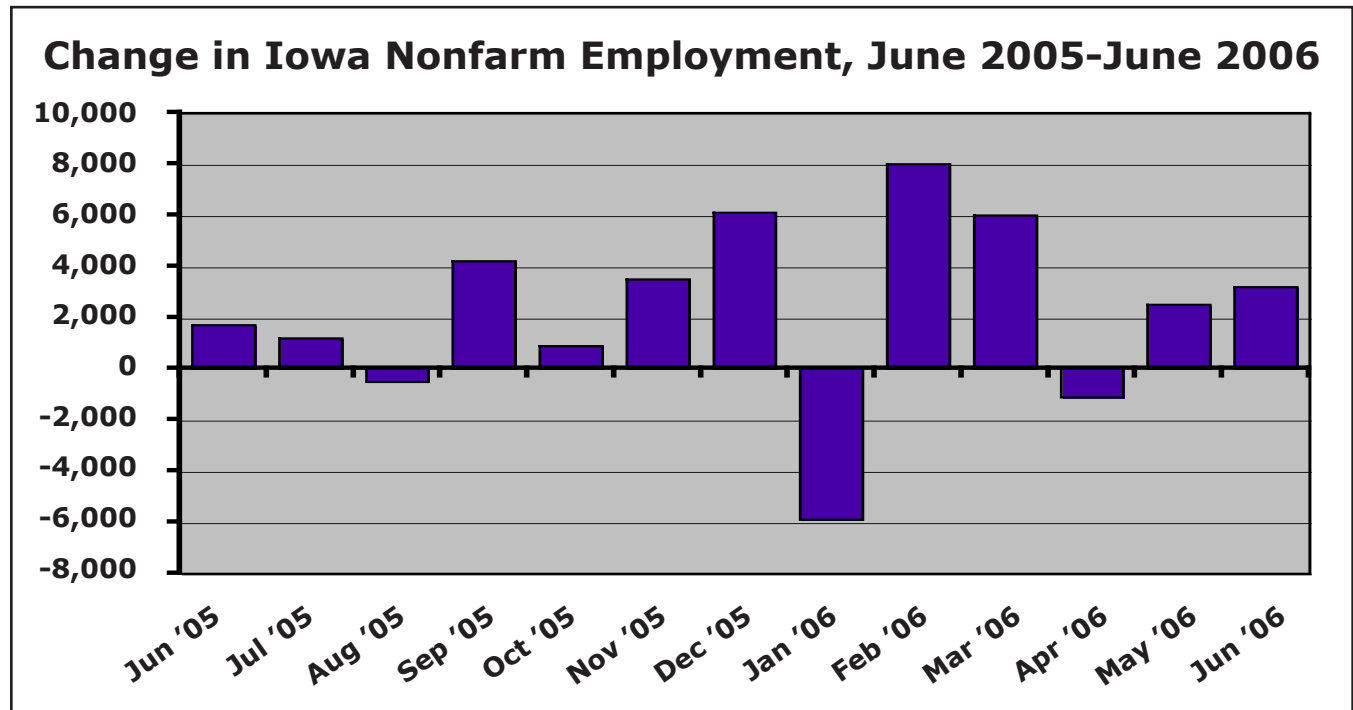

FOR IMMEDIATE RELEASE, THURSDAY, JULY 20, 2006

CONTACT: Mike Owen (319) 338-0773 or ipp@Lcom.net.

Source: Iowa Workforce Development

Change in Iowa Unemployment Rate Since Start of Last Recession

Iowa Nonfarm Job Totals Since Start of Last Recession
(Thousands of Jobs)