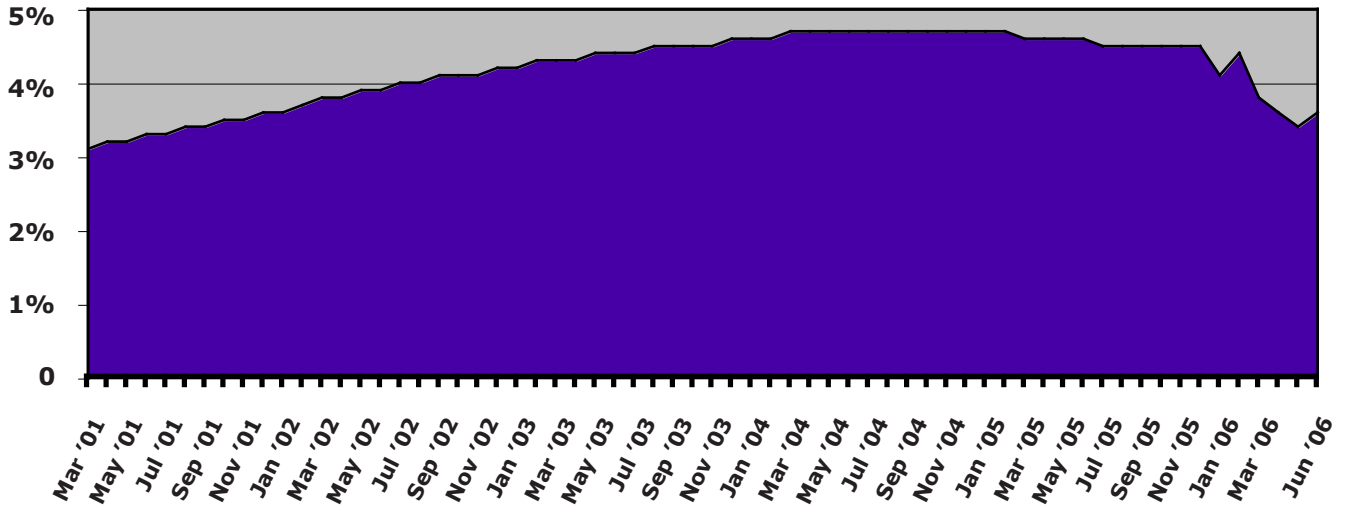

FOR IMMEDIATE RELEASE, THURSDAY, JULY 20, 2006

CONTACT: Mike Owen (319) 338-0773 or ipp@Lcom.net.

Source: Iowa Workforce Development

Change in Iowa Unemployment Rate Since Start of Last Recession

Iowa Nonfarm Job Totals Since Start of Last Recession
(Thousands of Jobs)